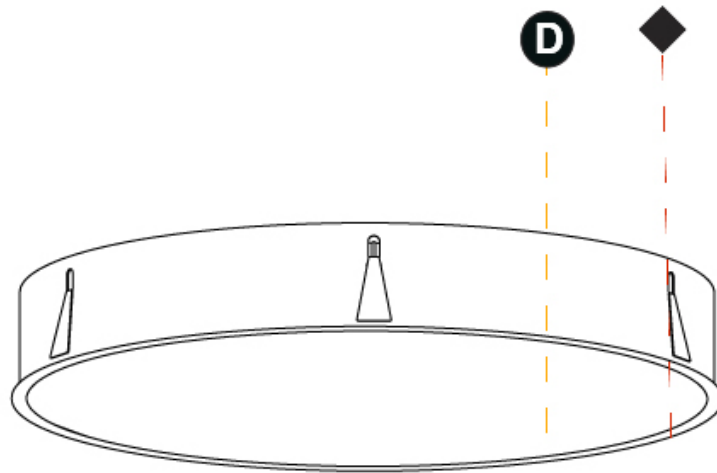

SIGN RECESSED

A37777-

PROJECT

TYPE

SPECIFIER

QUANTITY

DATE