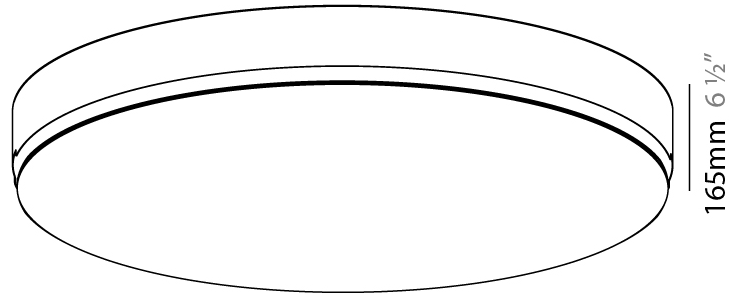

GENERAL

Series: Sign
Brand: Prolicht
Division: Architectural
Mounting Type: Trimless
Mounting Location: Ceiling
Subcategory: Ambient

PHYSICAL

Shape: Round
Diameter (mm): 930
Diameter (in): 36 5/8
Height (mm): 165
Height (in): 6 1/2
Light Distribution: Direct
Weight (kg): 16.1
Weight (lbs): 35.49
Diffuser: PMMA - Opal
Fixture Material: Extruded Aluminum / Steel
Cut-out Measurements: 955mm / 37 5/8"
Upon Request: Unique Sizes Unique Ceiling Thickness Unique Mounting Depth Spot Inserts

ELECTRICAL

Lamp Type: LED (Zhaga Standard)
Input Wattage (W): 129.5
Total Output Wattage (W): 111
Dimming: [Tri-Mode (Non-Dimming and Phase Dimming (120Vac only) and 0-10V Dimming)](#)
Driver Included: Yes
Driver Location: Integrated
Driver Type: Constant Current - Universal
Driver Class: Class 2
Input Voltage (V): 120 - 277
Constant Current (MA): 500

LED

[Color Temperature (°K): 2700 / 3000 / 3500 / 4000](#)
Max. Delivered Lumen (lm): 10779 / 12062 / 12382 / 12842
Nominal Lumen (lm): 14430 / 16148 / 16576 / 17191
CRI: >80 CRI
Efficiency (%): 65% (5mm Perspex)|77%
Lamp Life (hrs): 50000
Upon Request: RGB-W Tunable White Special Color Temperature CRI90

OPTICAL

RATINGS AND CERTIFICATIONS

Certified By: Certified for North American Standards
IP rating: IP20

Ø 930mm 36 5/8"

165mm 6 1/2"