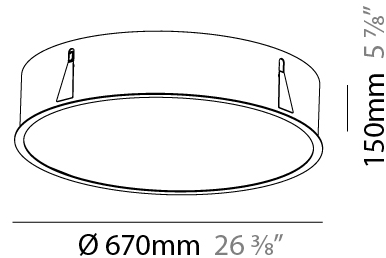

GENERAL

Series: Sign
Brand: Prolicht
Division: Architectural
Mounting Type: Recessed
Mounting Location: Ceiling
Subcategory: Ambient

PHYSICAL

Shape: Round
Diameter (mm): 670
Diameter (in): 26 ³/₈
Height (mm): 150
Height (in): 5 ⁷/₈
Ceiling Thickness (mm): 10 / 12 / 15 / 25
Ceiling Thickness (in): 3/8 or 1/2 or 9/16 or 1
Min. Recessing Depth (mm): 160
Min. Recessing Depth (in): 6 ⁵/₁₆
Light Distribution: Direct
Weight (kg): 8.574
Weight (lbs): 18.9
Diffuser: PMMA - Opal or Micro-Prism
Fixture Finish: SSR / BKV / CWI / CRY / HAB / UFT / ITA / RUA / FTG / MYG / LOD / PUS / FRO / FUP / KIA / POP / BLS / SPG / MEY / GOH / GUM / CHC / COM / ABZ / JAG / OBR / MOS / ROR
Fixture Material: Extruded Aluminum / Steel
Cut-out Measurements: 658mm / 25 7/8"

ELECTRICAL

Lamp Type: LED (Zhaga Standard)
Input Wattage (W): 66.5
Total Output Wattage (W): 57
Dimming: Tri-Mode (Non-Dimming and Phase Dimming (120Vac only) and 0-10V Dimming)
Driver Included: Yes
Driver Location: Integrated
Driver Type: Constant Current - Universal
Driver Class: Class 2
Input Voltage (V): 120 - 277
Constant Current (MA): 500

LED

Color Temperature (°K): 3000 / 4000
Max. Delivered Lumen (lm): 5880 / 6321 / 6450
Lamp Life (hrs): 50000

OPTICAL

RATINGS AND CERTIFICATIONS

Certified By: Certified for North American Standards
IP rating: IP20