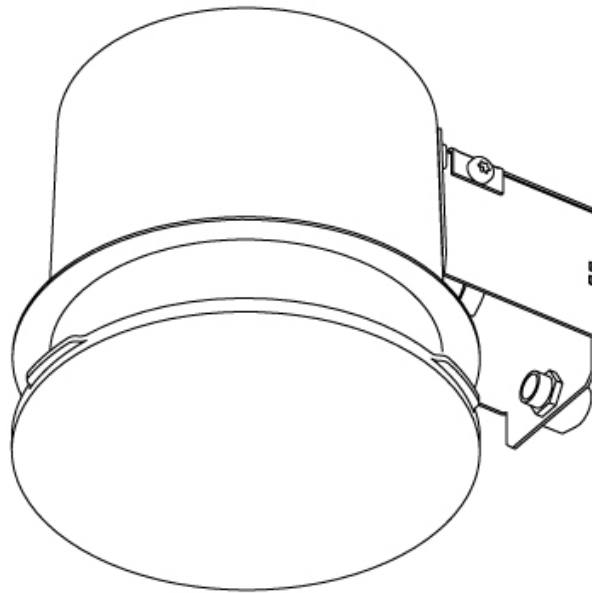

SIGN TRIMLESS

A37669-

PROJECT

TYPE

SPECIFIER

QUANTITY

DATE