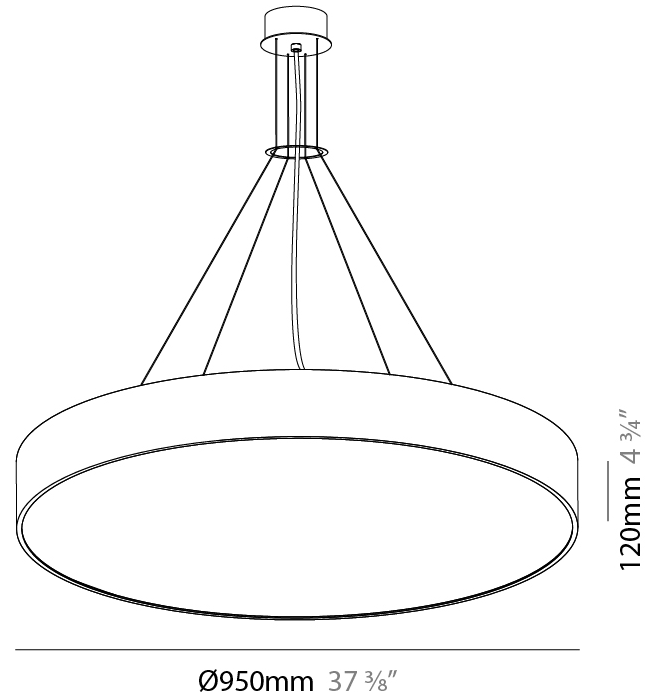

GENERAL

Series: Sign
Brand: Prolicht
Division: Architectural
Mounting Type: Suspension
Mounting Location: Ceiling
Subcategory: Pendant

PHYSICAL

Shape: Round
Diameter (mm): 950
Diameter (in): 37 ³/₈
Depth (mm): 120
Depth (in): 4 ³/₄
Max. Overall Height (mm): 2120
Max. Overall Height (in): 83 ⁷/₁₆
Light Distribution: Direct
Weight (kg): 16.058
Weight (lbs): 35.40
Diffuser: PMMA - Opal or Micro-Prism
Fixture Finish: SSR / BKV / CWI / CRY / HAB / UFT / ITA / RUA / FTG / MYG / LOD / PUS / FRO / FUP / KIA / POP / BLS / SPG / MEY / GOH / GUM / CHC / COM / ABZ / JAG / OBR / MOS / ROR
Fixture Material: Extruded Aluminum / Steel
Cable Details: 2000mm or 6000mm Transparent Cable

ELECTRICAL

Lamp Type: LED (Zhaga Standard)
Input Wattage (W): 129.5
Total Output Wattage (W): 111
Dimming: Tri-Mode (Non-Dimming and Phase Dimming (120Vac only) and 0-10V Dimming)
Driver Included: Yes
Driver Location: Integrated
Driver Type: Constant Current - Universal
Driver Class: Class 1
Input Voltage (V): 120 - 277
Constant Current (MA): 500

LED

Color Temperature (°K): 2700 / 3000 / 3500 / 4000
Max. Delivered Lumen (lm): 11450 / 12319 / 12570
CRI: >80 CRI
Lamp Life (hrs): 50000

OPTICAL

Beam Angle: 110

RATINGS AND CERTIFICATIONS

Certified By: Certified for North American Standards
IP rating: IP20