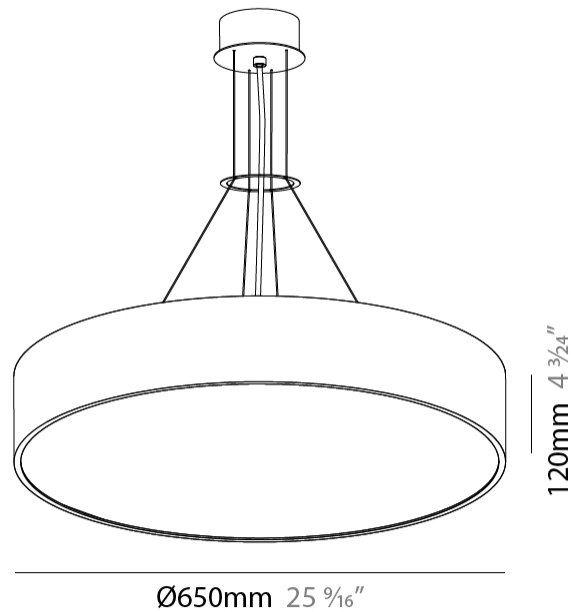

GENERAL

Series: Sign
Brand: Prolicht
Division: Architectural
Mounting Type: Suspension
Mounting Location: Ceiling
Subcategory: Pendant

PHYSICAL

Shape: Round
Diameter (mm): 650
Diameter (in): 25 ⁹/₁₆
Depth (mm): 120
Depth (in): 4 ³/₄
Max. Overall Height (mm): 2120
Max. Overall Height (in): 83 ⁷/₁₆
Light Distribution: Direct
Weight (kg): 8.505
Weight (lbs): 18.75
Diffuser: PMMA - Opal or Micro-Prism
Fixture Finish: SSR / BKV / CWI / CRY / HAB / UFT / ITA / RUA / FTG / MYG / LOD / PUS / FRO / FUP / KIA / POP / BLS / SPG / MEY / GOH / GUM / CHC / COM / ABZ / JAG / OBR / MOS / ROR
Fixture Material: Extruded Aluminum / Steel
Cable Details: 2000mm or 6000mm Transparent Cable

ELECTRICAL

Lamp Type: LED (Zhaga Standard)
Input Wattage (W): 66.5
Total Output Wattage (W): 57
Dimming: Tri-Mode (Non-Dimming and Phase Dimming (120Vac only) and 0-10V Dimming)
Driver Included: Yes
Driver Location: Integrated
Driver Type: Constant Current - Universal
Driver Class: Class 2
Input Voltage (V): 120 - 277
Constant Current (MA): 500

LED

Color Temperature (°K): 2700 / 3000 / 3500 / 4000
Max. Delivered Lumen (lm): 5535 / 6194 / 6358 / 6594
Nominal Lumen (lm): 7410 / 8292 / 8512 / 8828
CRI: >80 CRI
Efficiency (%): 73
Lamp Life (hrs): 50000

OPTICAL

Beam Angle: 110

RATINGS AND CERTIFICATIONS

Certified By: Certified for North American Standards
IP rating: IP20