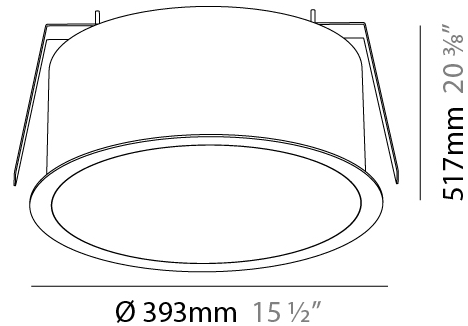

GENERAL

Series: Sign
Brand: Prolicht
Division: Architectural
Mounting Type: Recessed
Mounting Location: Ceiling
Subcategory: Ambient

PHYSICAL

Shape: Round
Diameter (mm): 393
Diameter (in): 15 1/2
Height (mm): 175
Height (in): 6 7/8
Ceiling Thickness (mm): 10 / 12.5 / 15 / 25 / 30
Ceiling Thickness (in): 3/8 or 1/2 or 9/16 or 1 or 1 3/16
Min. Recessing Depth (mm): 175
Min. Recessing Depth (in): 6 7/8
Light Distribution: Direct
Weight (kg): 4.327
Weight (lbs): 9.539
Diffuser: PMMA - Opal or Micro-Prism
Fixture Finish: SSR / BKV / CWI / CRY / HAB / UFT / ITA / RUA / FTG / MYG / LOD / PUS / FRO / FUP / KIA / POP / BLS / SPG / MEY / GOH / GUM / CHC / COM / ABZ / JAG / OBR / MOS / ROR
Fixture Material: Extruded Aluminum / Steel
Cut-out Measurements: 380mm / 14 15/16"

ELECTRICAL

Lamp Type: LED (Zhaga Standard)
Input Wattage (W): 25.3 / 22 (4000K)
Total Output Wattage (W): 23 / 20 (4000K)
Dimming: Tri-Mode (Non-Dimming and Phase Dimming (120Vac only) and 0-10V Dimming)
Driver Included: Yes
Driver Location: Integrated
Driver Type: Constant Current - Universal
Driver Class: Class 2
Input Voltage (V): 120 - 277
Constant Current (MA): 700

LED

Color Temperature (°K): 3000 / 4000
Max. Delivered Lumen (lm): 2110 / 2068 / 1930
CRI: >80 CRI
Efficiency (%): 68
Lamp Life (hrs): 50000

OPTICAL

RATINGS AND CERTIFICATIONS

Certified By: Certified for North American Standards
IP rating: IP20