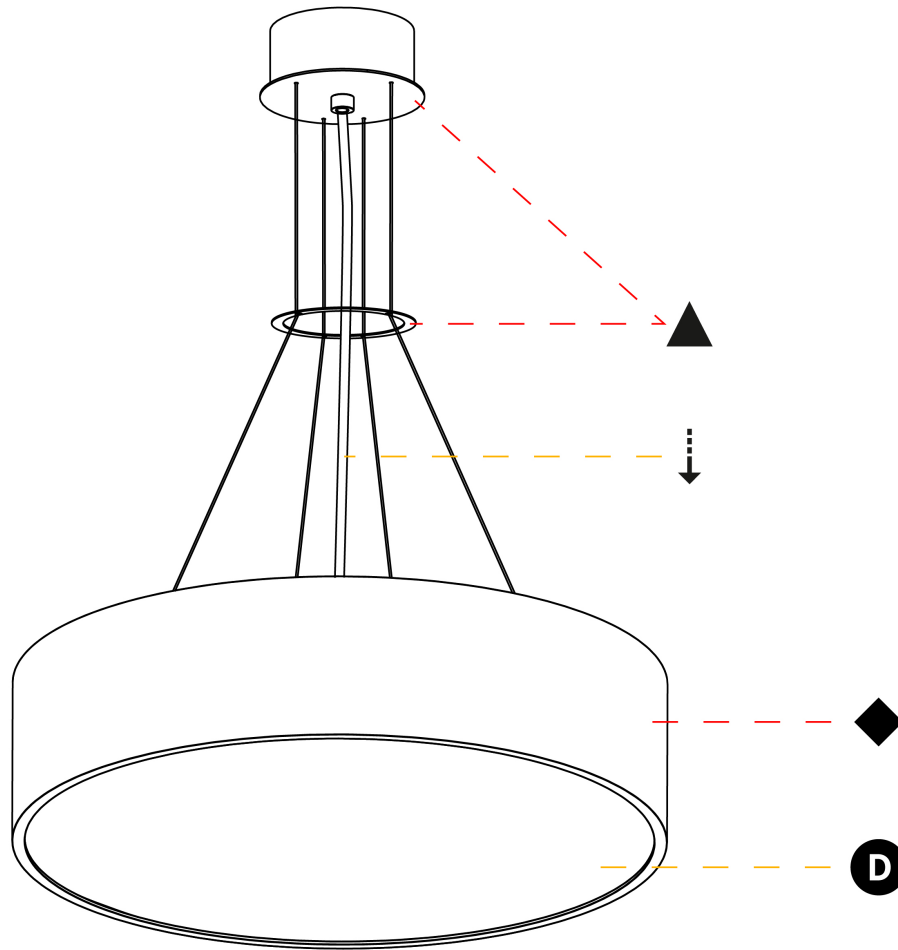

SIGN SUSPENSION

A30360-

PROJECT	_____
TYPE	_____
SPECIFIER	_____
QUANTITY	_____
DATE	_____

A