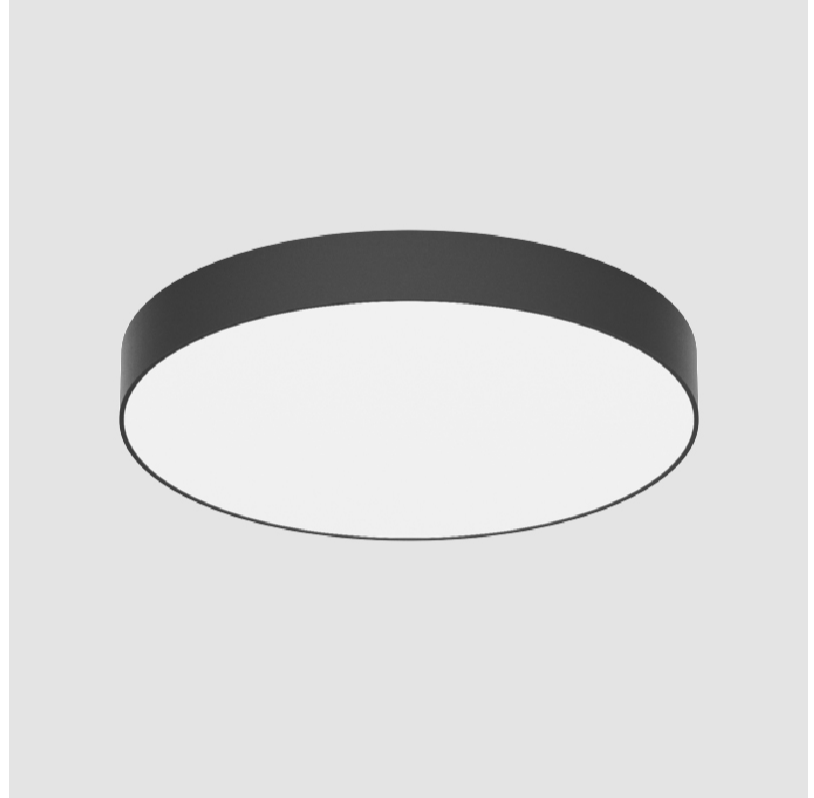

GENERAL

Series: Sign
Brand: Prolicht
Division: Architectural
Mounting Type: Surface
Mounting Location: Ceiling
Subcategory: Ambient

PHYSICAL

Shape: Round
Diameter (mm): 950
Diameter (in): 37 3/8
Height (mm): 120
Height (in): 4 3/4
Light Distribution: Direct
Weight (kg): 16.61
Weight (lbs): 36.619
Diffuser: PMMA - Opal or Micro-Prism
Fixture Finish: SSR / BKV / CWI / CRY / HAB / UFT / ITA / RUA / FTG / MYG / LOD / PUS / FRO / FUP / KIA / POP / BLS / SPG / MEY / GOH / GUM / CHC / COM / ABZ / JAG / OBR / MOS / ROR
Fixture Material: Extruded Aluminum / Steel

ELECTRICAL

Lamp Type: LED (Zhaga Standard)
Input Wattage (W): 118
Total Output Wattage (W): 111
Dimming: Tri-Mode (Non-Dimming and Phase Dimming (120Vac only) and 0-10V Dimming)
Driver Included: Yes
Driver Location: Integrated
Driver Type: Constant Current - Universal
Driver Class: Class 1
Input Voltage (V): 120 - 277
Constant Current (MA): 500

LED

Color Temperature (°K): 2700 / 3000 / 3500 / 4000
Max. Delivered Lumen (lm): 11061-11869 / 11540.48 - 12383.28 / 11776-12636
Nominal Lumen (lm): 16147.91 / 16847.48 / 17191.31
CRI: >80 CRI
Efficiency (%): 75
Lamp Life (hrs): 50000

OPTICAL

Beam Angle: Opal - 110 / Prismatic 94

RATINGS AND CERTIFICATIONS

Certified By: Certified for North American Standards
IP rating: IP20