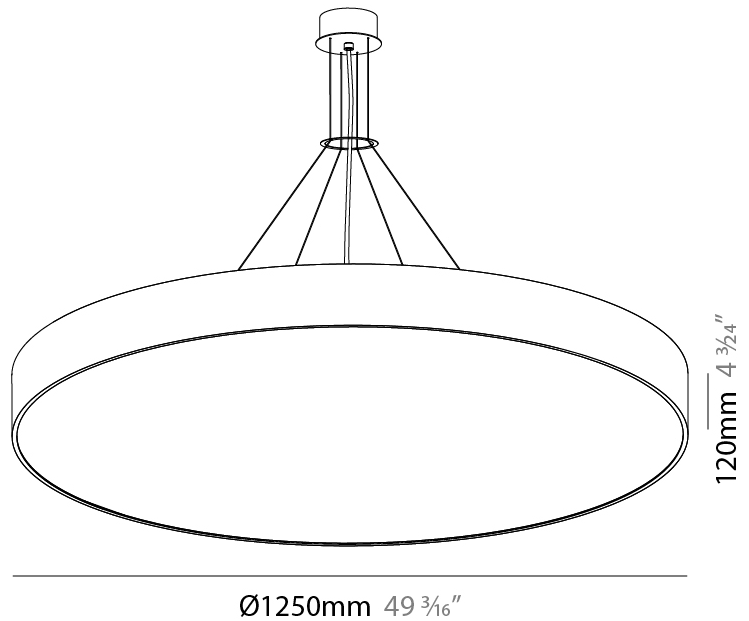

GENERAL

Series: Sign
Brand: Prolicht
Division: Architectural
Mounting Type: Suspension
Mounting Location: Ceiling
Subcategory: Pendant

PHYSICAL

Shape: Round
Diameter (mm): 1250
Diameter (in): 49 3/16
Height (mm): 120
Height (in): 4 3/4
Max. Overall Height (mm): 2120
Max. Overall Height (in): 83 7/16
Light Distribution: Direct / Indirect
Weight (kg): 27.386
Weight (lbs): 60.376
Diffuser: PMMA - Opal
Fixture Finish: SSR / BKV / CWI / CRY / HAB / UFT / ITA / RUA / FTG / MYG / LOD / PUS / FRO / FUP / KIA / POP / BLS / SPG / MEY / GOH / GUM / CHC / COM / ABZ / JAG / OBR / MOS / ROR
Fixture Material: Extruded Aluminum / Steel
Cable Details: 2000mm or 6000mm Transparent Cable

ELECTRICAL

Lamp Type: LED (Zhaga Standard)
Input Wattage (W): 213.5/55.8
Total Output Wattage (W): 183/48
Dimming: Tri-Mode (Non-Dimming and Phase Dimming (120Vac only) and 0-10V Dimming)
Driver Included: Yes
Driver Location: Integrated
Driver Type: Constant Current - Universal
Driver Class: Class 1 and Class 2
Input Voltage (V): 120 - 277
Constant Current (MA): 500/700

LED

Color Temperature (°K): 2700 / 3000 / 3500 / 4000
Max. Delivered Lumen (lm): 27290 / 29155 / 29750
CRI: >80 CRI
Efficiency (%): 0.86
Lamp Life (hrs): 50000

OPTICAL

RATINGS AND CERTIFICATIONS

Certified By: Certified for North American Standards
IP rating: IP20