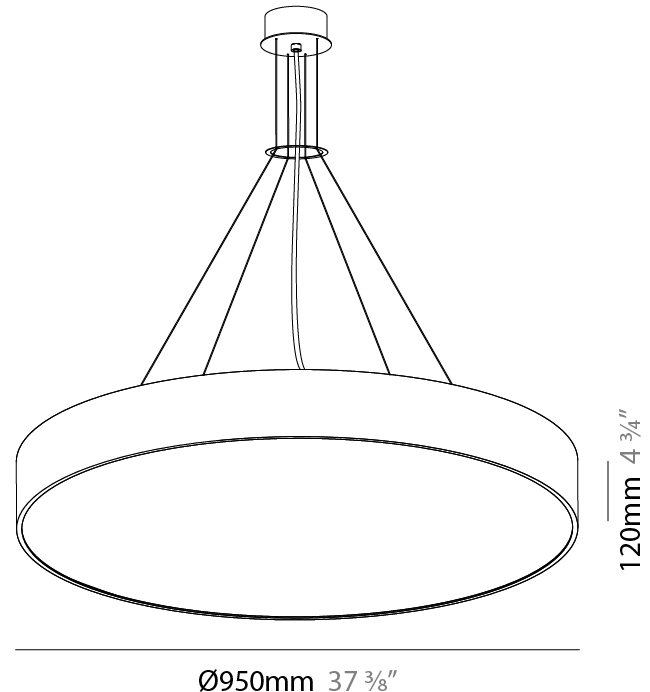

GENERAL

Series: Sign
Brand: Prolicht
Division: Architectural
Mounting Type: Suspension
Mounting Location: Ceiling
Subcategory: Pendant

PHYSICAL

Shape: Round
Diameter (mm): 950
Diameter (in): 37 ³/₈
Height (mm): 120
Height (in): 4 ³/₄
Max. Overall Height (mm): 2120
Max. Overall Height (in): 83 ⁷/₁₆
Light Distribution: Direct / Indirect
Weight (kg): 16.385
Weight (lbs): 36.12
Diffuser: PMMA - Opal or Micro-Prism
Fixture Finish: SSR / BKV / CWI / CRY / HAB / UFT / ITA / RUA / FTG / MYG / LOD / PUS / FRO / FUP / KIA / POP / BLS / SPG / MEY / GOH / GUM / CHC / COM / ABZ / JAG / OBR / MOS / ROR
Fixture Material: Extruded Aluminum / Steel
Cable Details: 2000mm or 6000mm Transparent Cable

ELECTRICAL

Lamp Type: LED (Zhaga Standard)
Input Wattage (W): 129.5/37.2
Total Output Wattage (W): 111/32
Dimming: Tri-Mode (Non-Dimming and Phase Dimming (120Vac only) and 0-10V Dimming)
Driver Included: Yes
Driver Location: Integrated
Driver Type: Constant Current - Universal
Driver Class: Class 1 and Class 2
Input Voltage (V): 120 - 277
Constant Current (MA): 500/700

LED

Color Temperature (°K): 2700 / 3000 / 3500 / 4000
Max. Delivered Lumen (lm): 17250 / 18404 / 18780
CRI: >80 CRI
Efficiency (%): 86
Lamp Life (hrs): 50000

OPTICAL

RATINGS AND CERTIFICATIONS

Certified By: Certified for North American Standards
IP rating: IP20

PROJECT
TYPE
SPECIFIER
QUANTITY
DATE